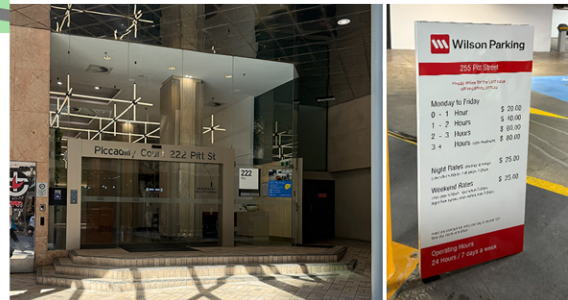

We're located at **Wotso Coworking - Sydney CBD**
Level 1, 1.01, 222 Pitt Street, Sydney NSW

Parking Options

- Wilson Sydney Hilton Hotel - 1 min walk (26m)
- Wilson Citipark - 7 min walk (500m)
- Wilson Parking Angel Place - 7 min walk (550m)

Wilson Parking	
222 Pitt Street	
Monday to Friday	
0 - 1 Hour	\$ 20.00
1 - 2 Hours	\$ 40.00
2 - 3 Hours	\$ 60.00
3 - 4 Hours	\$ 80.00
Night Rates (over 10pm)	\$ 75.00
Weekend Rates	\$ 25.00
Operating Hours: 24 hours, 7 days a week	